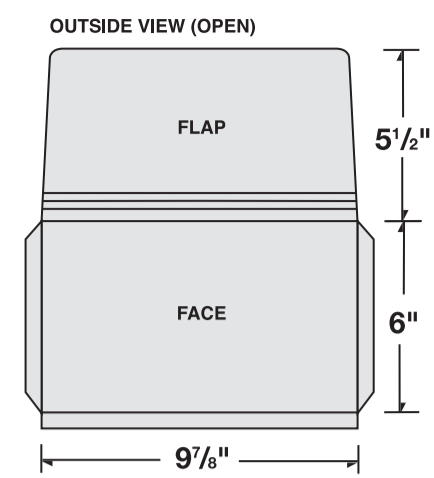

97/8"

02-11

Copy placed in the shaded blue area will show below the flap when closed.