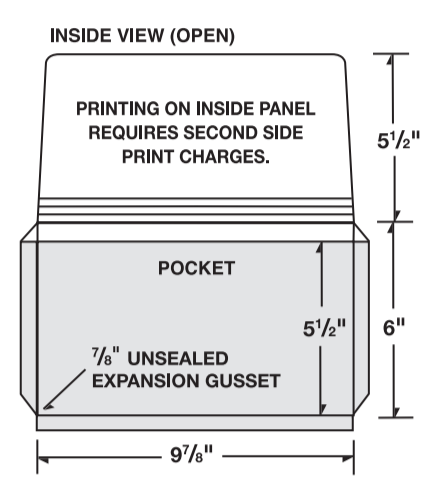

97/8"

02-11

Copy placed in the shaded blue area will show below the flap when closed.