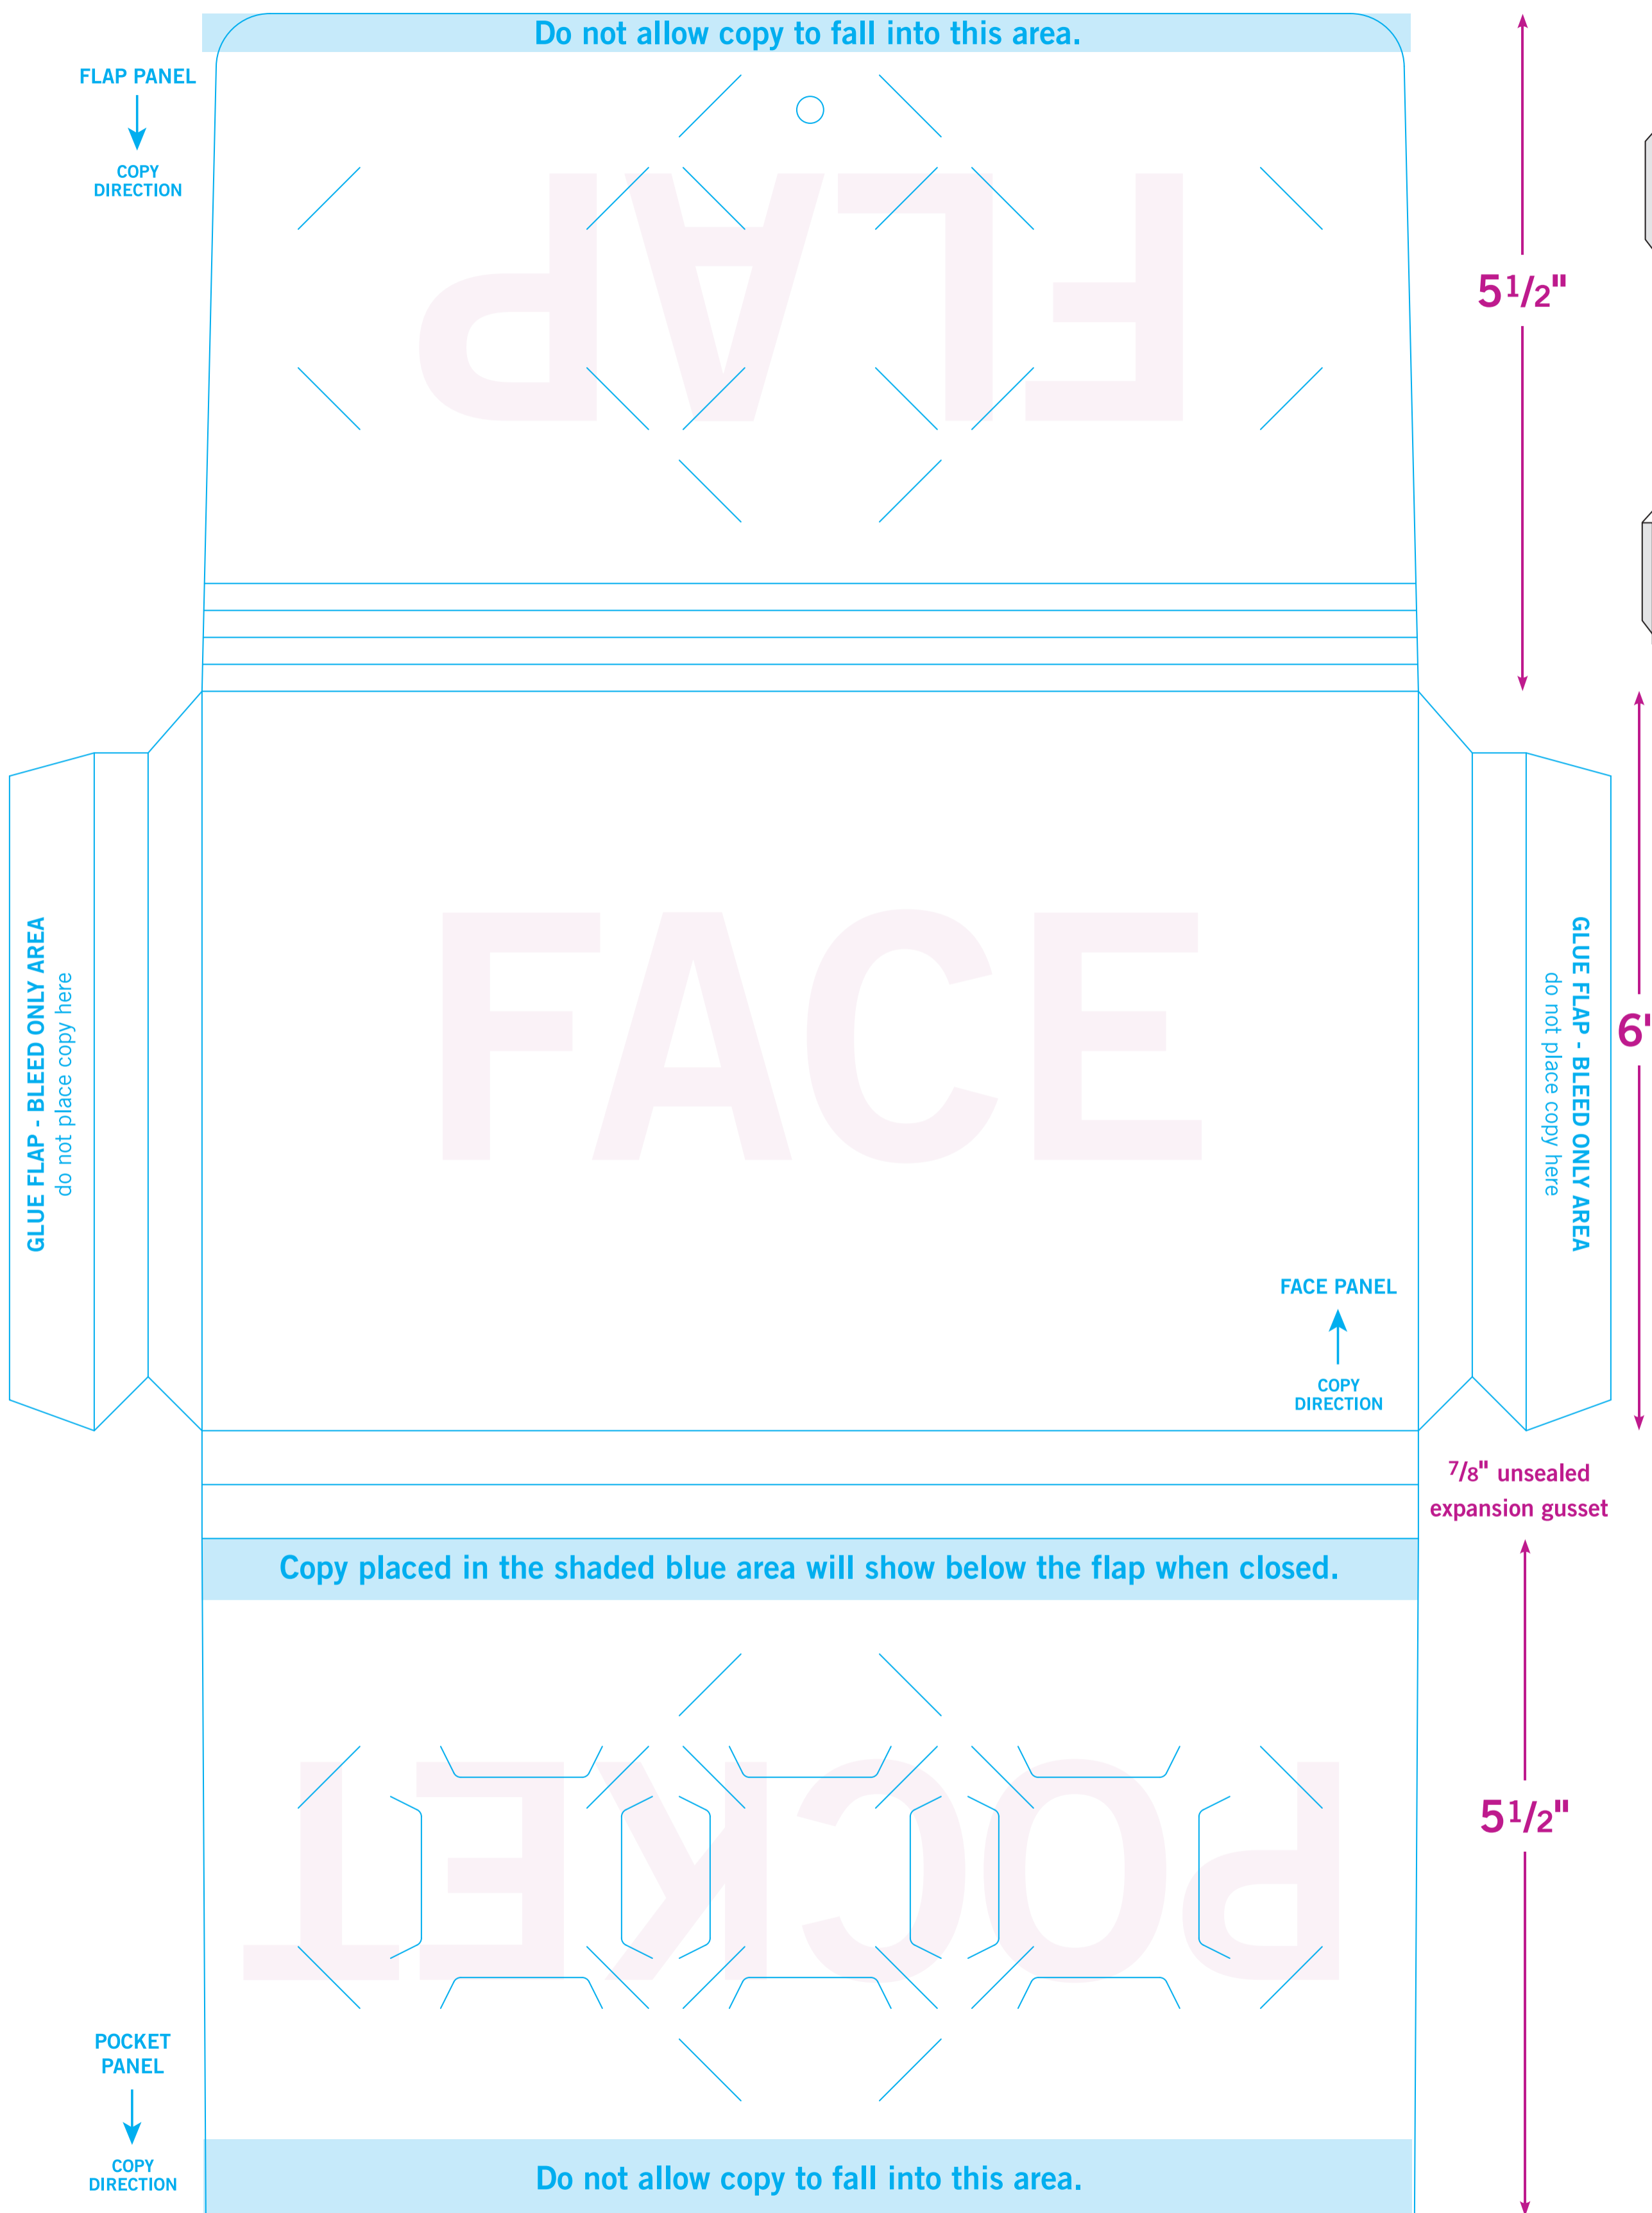

97/8"

02-11

Copy placed in the shaded blue area will show below the flap when closed.